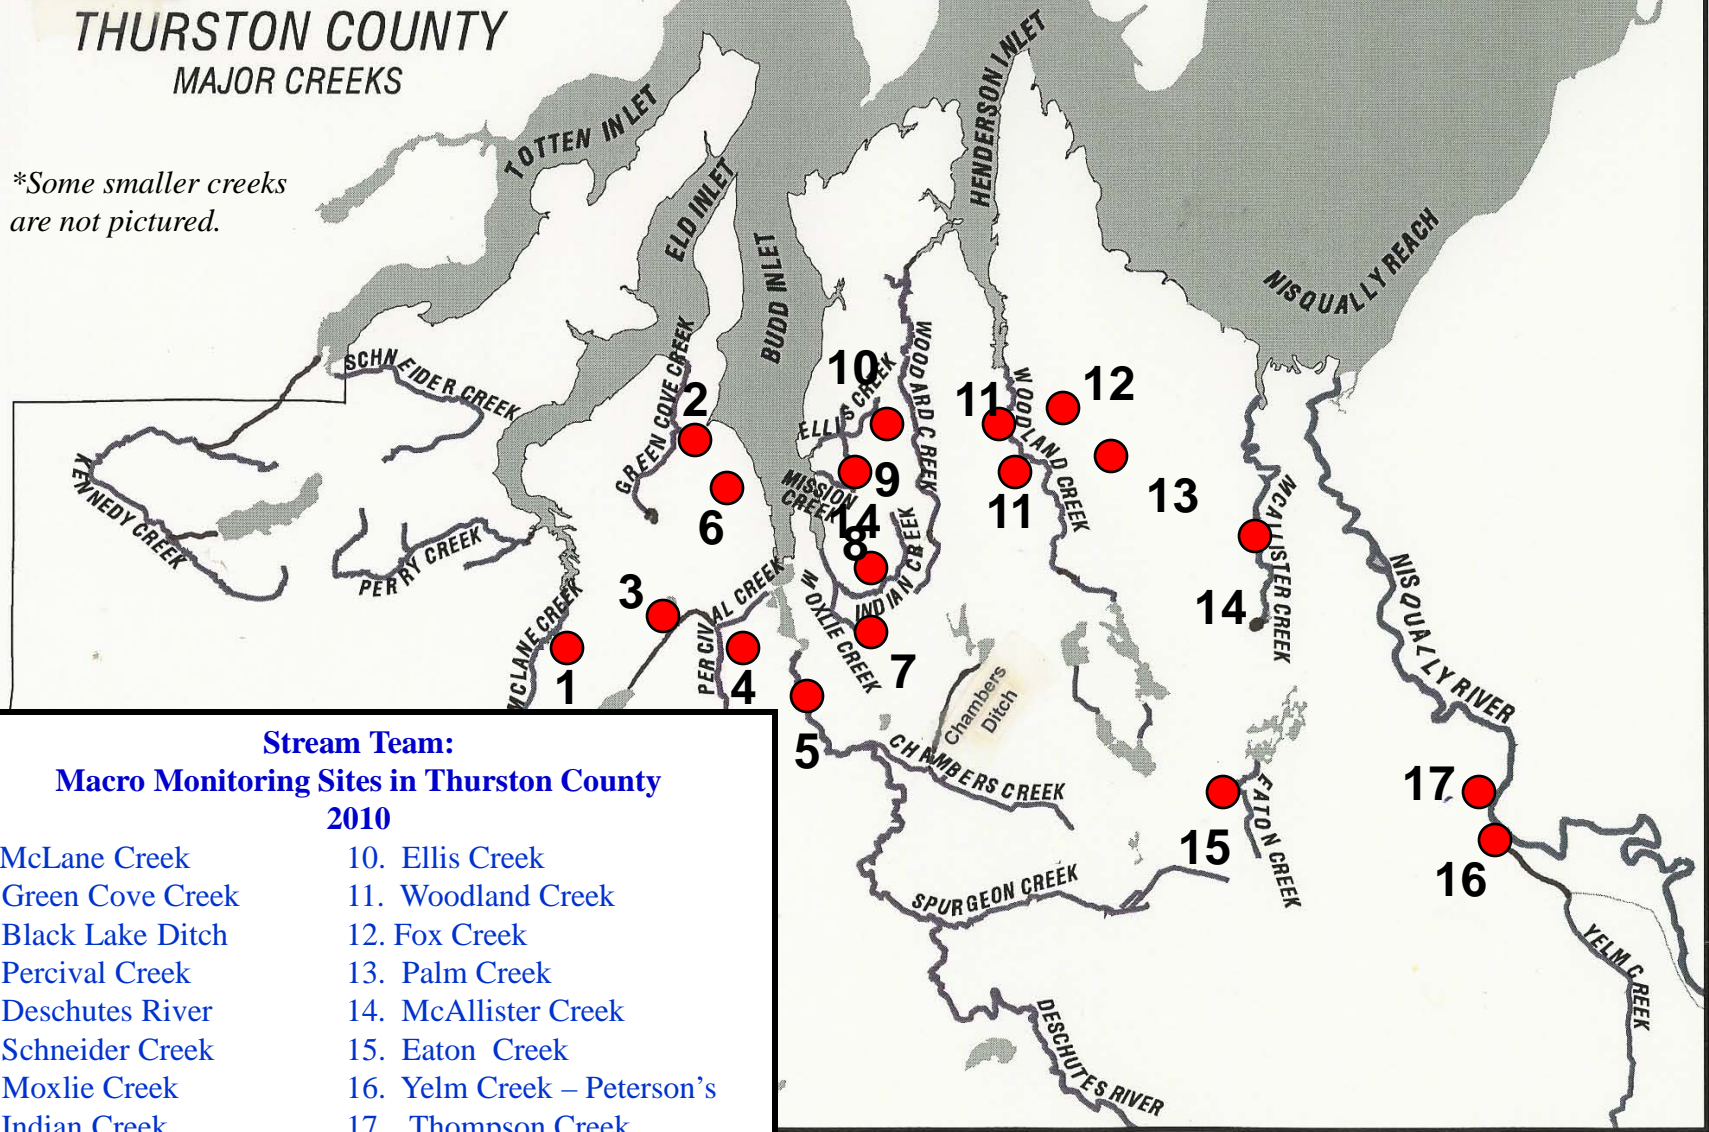

North THURSTON COUNTY MAJOR CREEKS

**Some smaller creeks
are not pictured.*

Stream Team:

Macro Monitoring Sites in Thurston County 2010

- | | |
|---------------------|-----------------------------|
| 1. McLane Creek | 10. Ellis Creek |
| 2. Green Cove Creek | 11. Woodland Creek |
| 3. Black Lake Ditch | 12. Fox Creek |
| 4. Percival Creek | 13. Palm Creek |
| 5. Deschutes River | 14. McAllister Creek |
| 6. Schneider Creek | 15. Eaton Creek |
| 7. Moxlie Creek | 16. Yelm Creek – Peterson's |
| 8. Indian Creek | 17. Thompson Creek |
| 9. Mission Creek | *Not pictured: Upper Yelm |