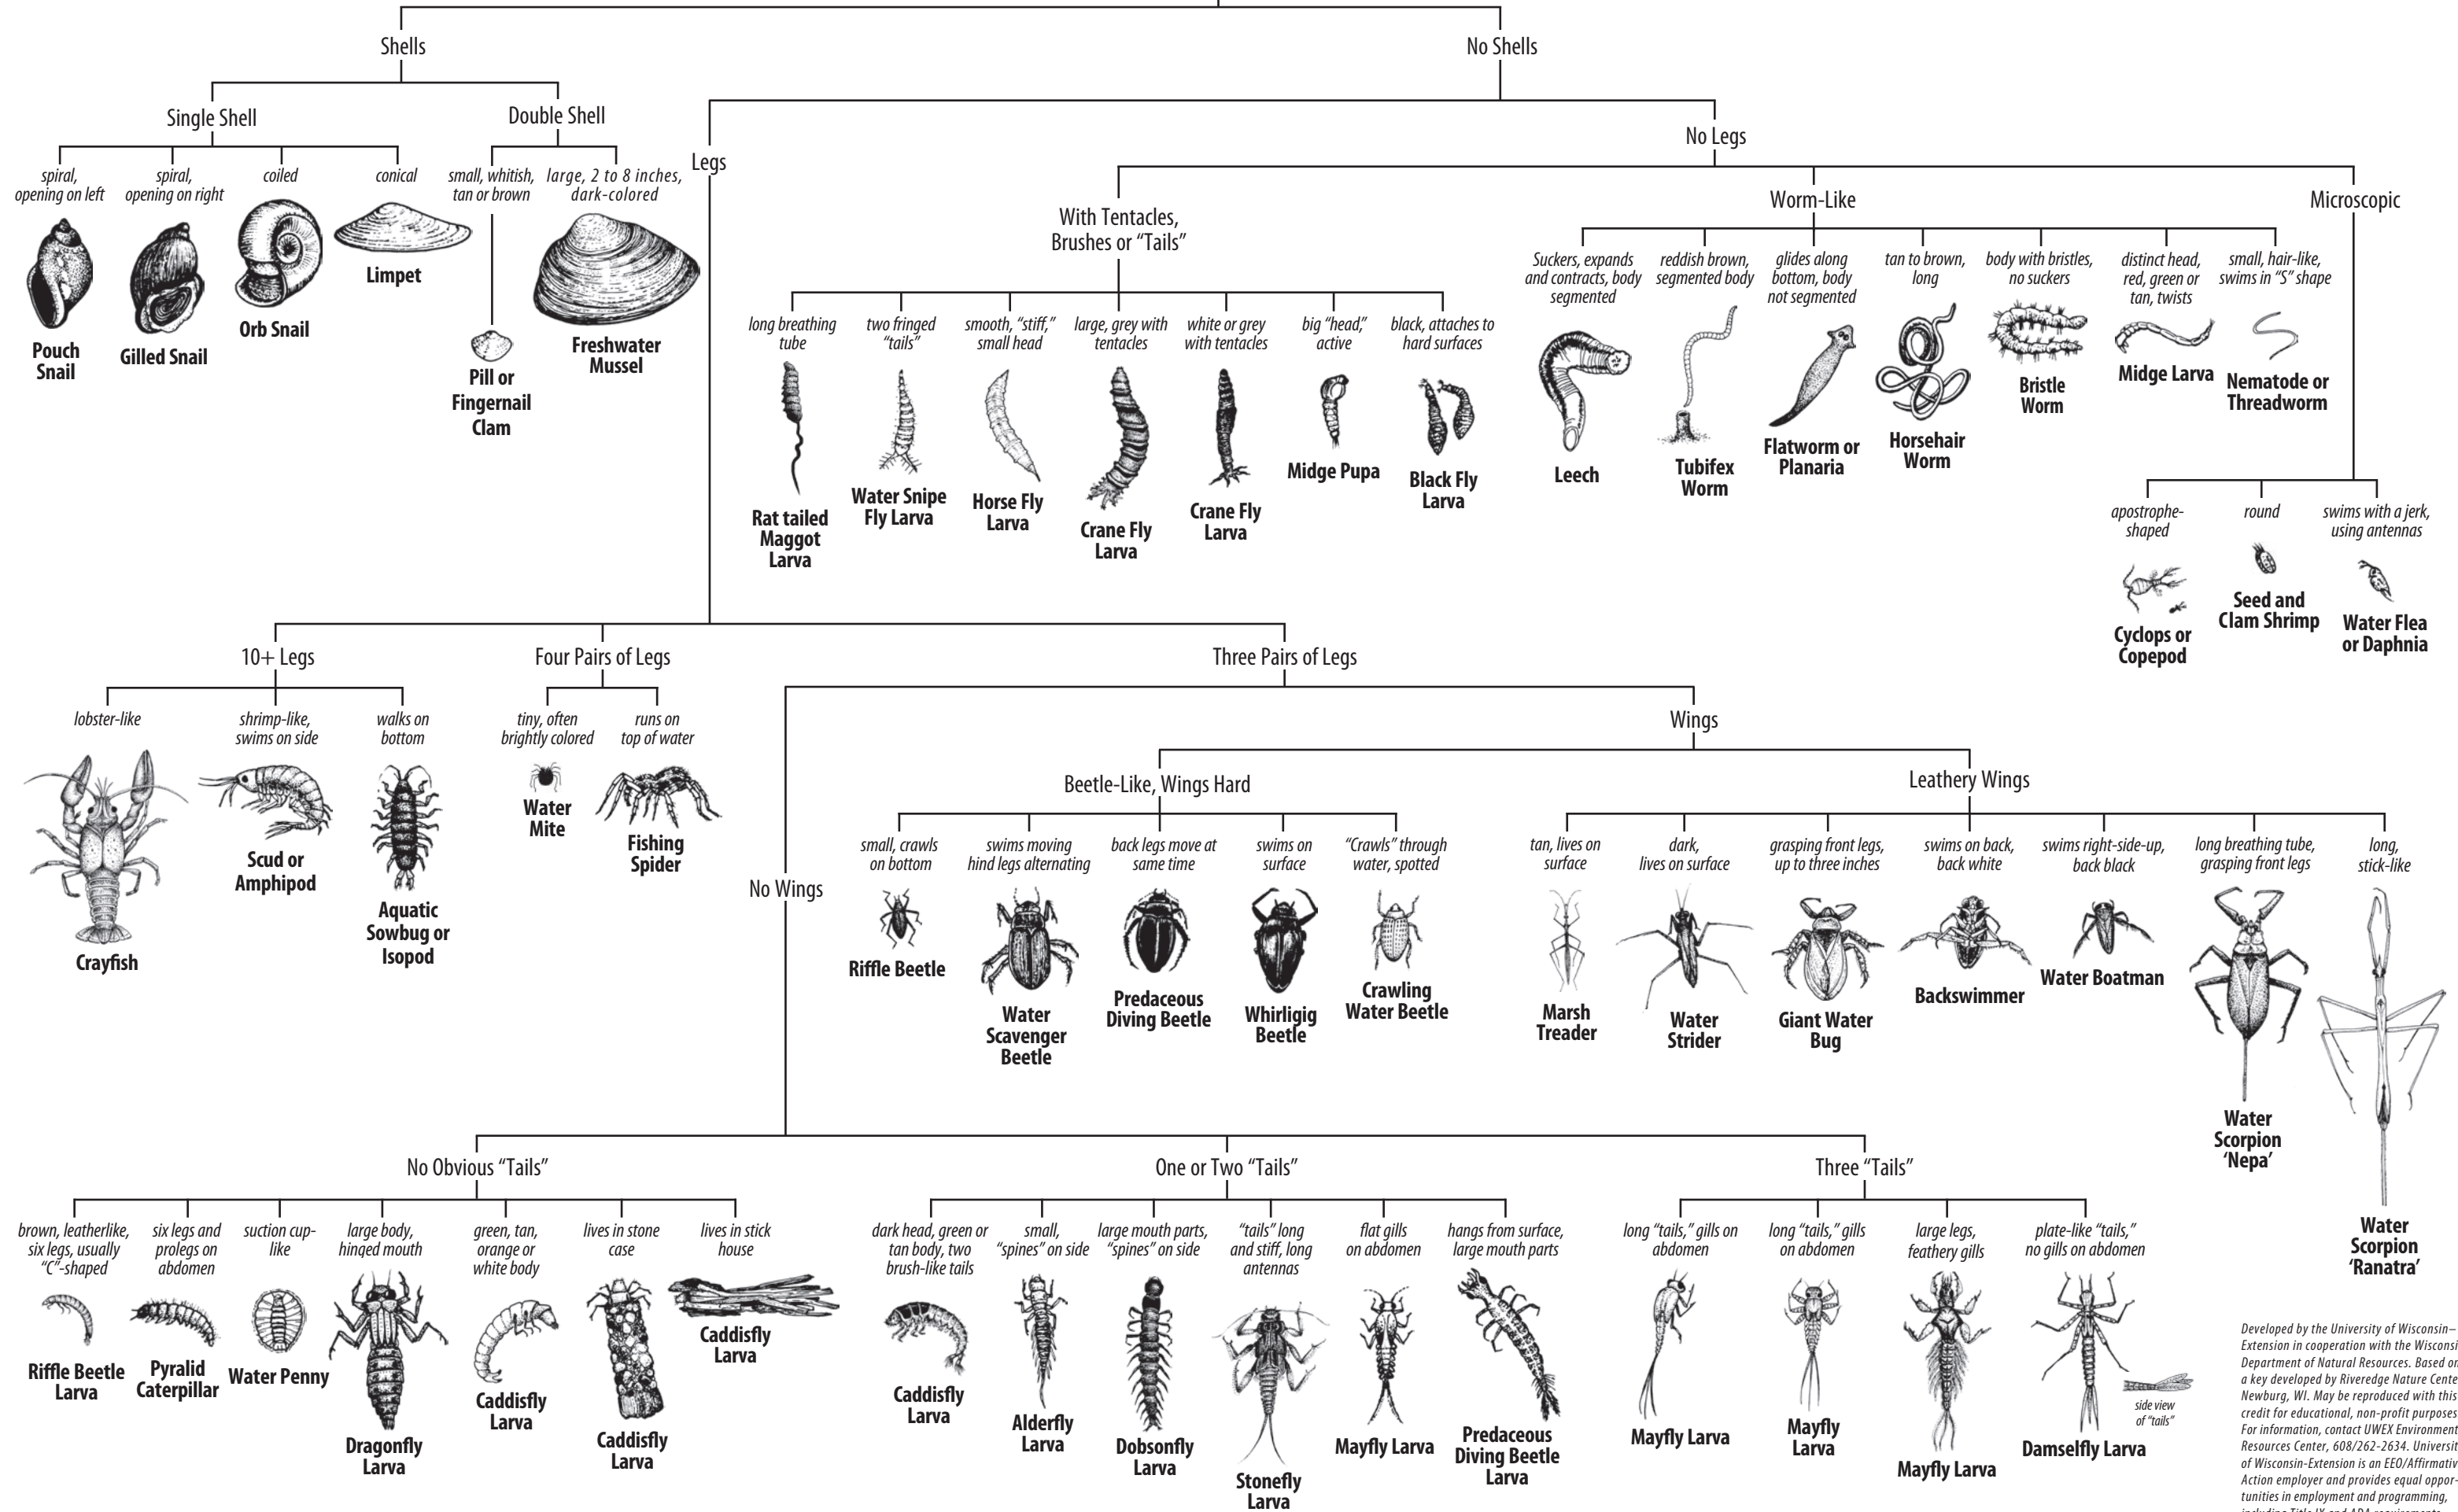

Key to Macroinvertebrate Life in the River

(Sizes of illustrations are not proportional.)

Developed by the University of Wisconsin-Extension in cooperation with the Wisconsin Department of Natural Resources. Based on a key developed by Riveredge Nature Center, Newburg, WI. May be reproduced with this credit for educational, non-profit purposes. For information, contact UWEX Environmental Resources Center, 608/262-2634. University of Wisconsin-Extension is an EEO/Affirmative Action employer and provides equal opportunities in employment and programming, including Title IX and ADA requirements.